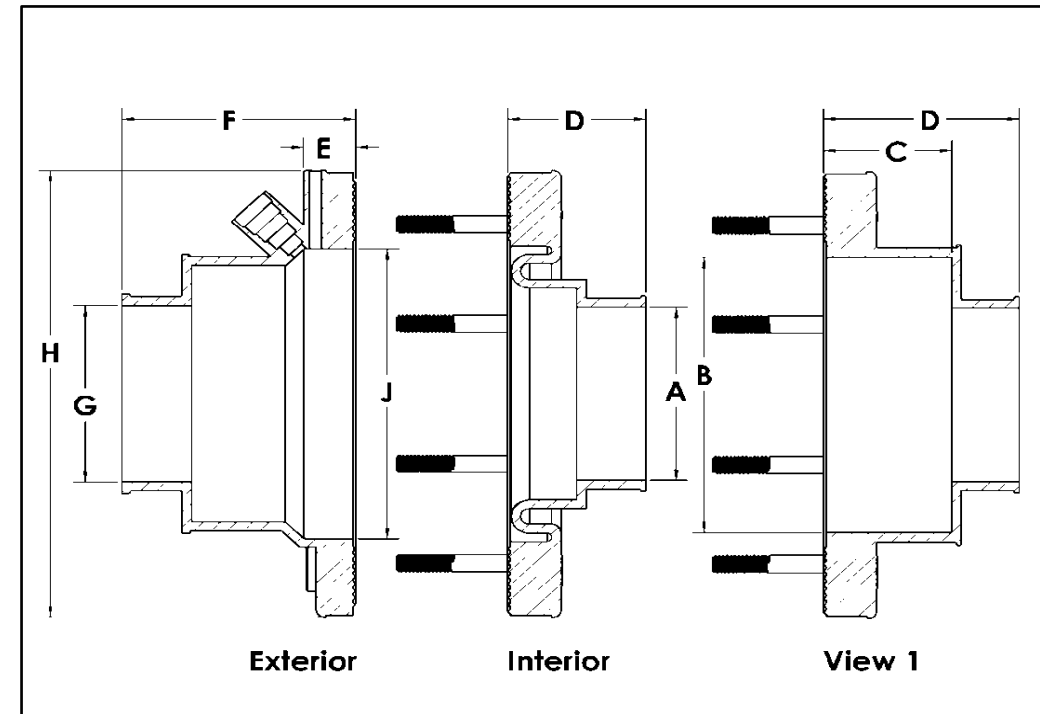

Inverted Style

12 Stud Double Sided Filled Dimensional Data

Part Number	A	B	C	D	E	F	G	H	I
U12F-5.2	5.168			1.780		1.780		9.250	6.675
U12F-6.3	6.350			1.780		1.780		9.250	6.675
U12F-6.7	6.675			1.780		1.780		9.250	6.675

Inverted Studed Filled Penetration Fitting

NOTE: The material for this product is Fuel-Thane.